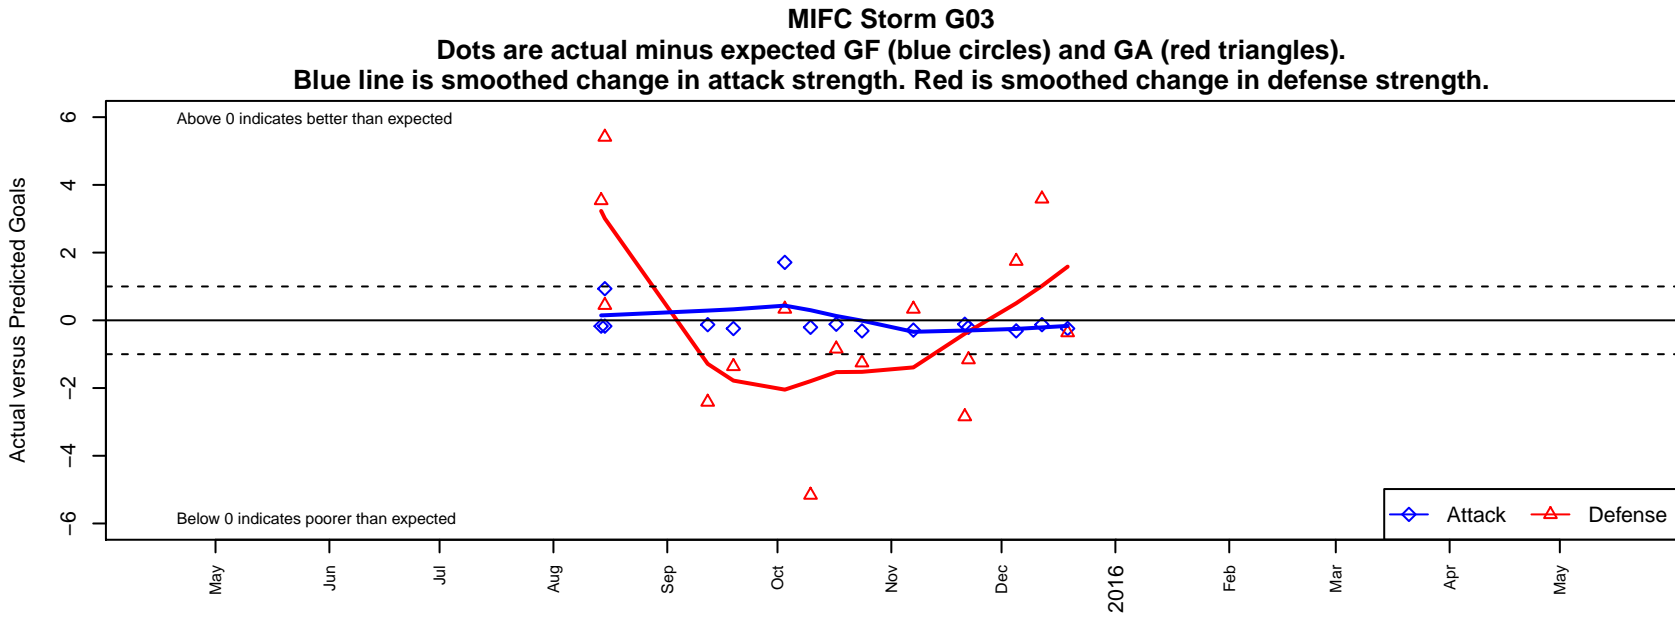

MIFC Storm G03

Mercer Island FC
 Mercer Island, WA
 G03 total strength=-62
 attack=0.04 defense=0.07
 fall league = NPSL Div 3 U12
 notes= Byers 2015

alt names used:
 MIFC GU12 Storm
 MIFC Storm '03 081/Byers

Venues played:
 2015 Tye Cup GU12 Silver
 2015 NPSL Division 3 U12

**attack and defense variance (black dot)
relative to other teams
and top 10 in region**

**attack and defense rating
relative to others at age
and all opponents in last 13 months**