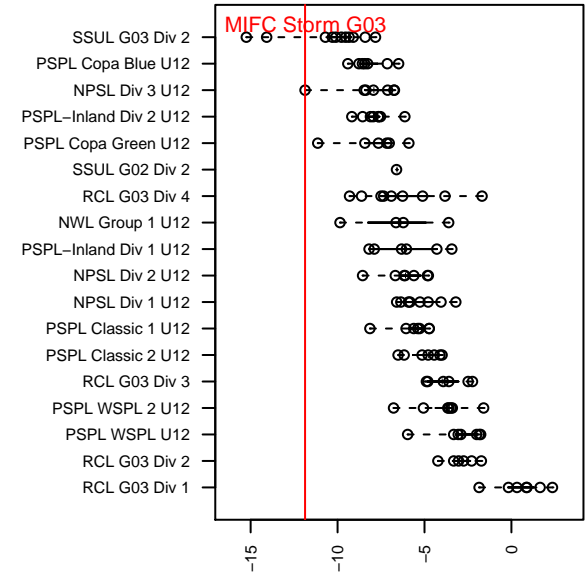

MIFC Storm G03

Mercer Island FC
 Mercer Island, WA
 G03 total strength=-62
 attack=0.04 defense=0.07
 fall league = NPSL Div 3 U12
 notes= Byers 2015

alt names used:
 MIFC GU12 Storm
 MIFC Storm '03 081/Byers

Venues played:
 2015 Tye Cup GU12 Silver
 2015 NPSL Division 3 U12

**attack and defense variance (black dot)
relative to other teams
and top 10 in region**

**attack and defense rating
relative to others at age
and all opponents in last 13 months**